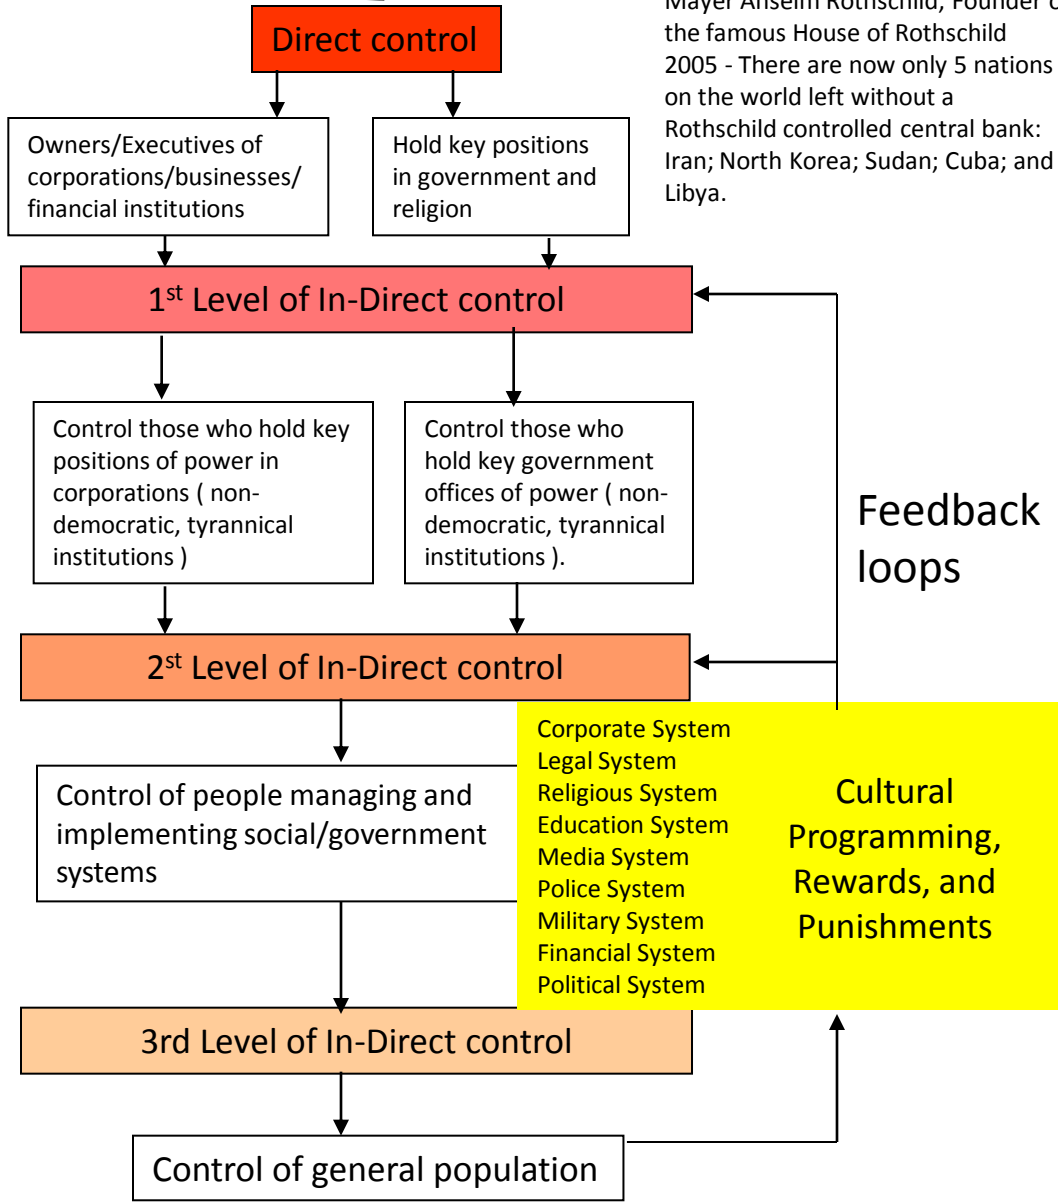

Oligarchs

How does the system of control work?

“Permit me to issue and control the money of a nation and I care not who makes it’s laws”
 Mayer Anselm Rothschild, Founder of the famous House of Rothschild
 2005 - There are now only 5 nations on the world left without a Rothschild controlled central bank: Iran; North Korea; Sudan; Cuba; and Libya.

The greatest trick the aristocrats ever played was to make the world think that the oligarchies no longer exist.

Methods of Control

These methods are used to control individuals who are in positions where they can carry out the directives of the oligarchs. But the same methods are used against the entire population through the social institutions: Education, church, media, police and military, political process.

Cultural Programming - Mind control

This is accomplished and maintained through social institutions e.g education, media. These are “The Believers”. Need minimum of 30% in this category to be fully indoctrinated in the system in order to maintain control of the entire system.

This is the best and most effective method of control. No rewards or punishments needed. **If you can control what a man thinks you don't have to worry about his actions.**

Rewards for obedience

Power and prestige